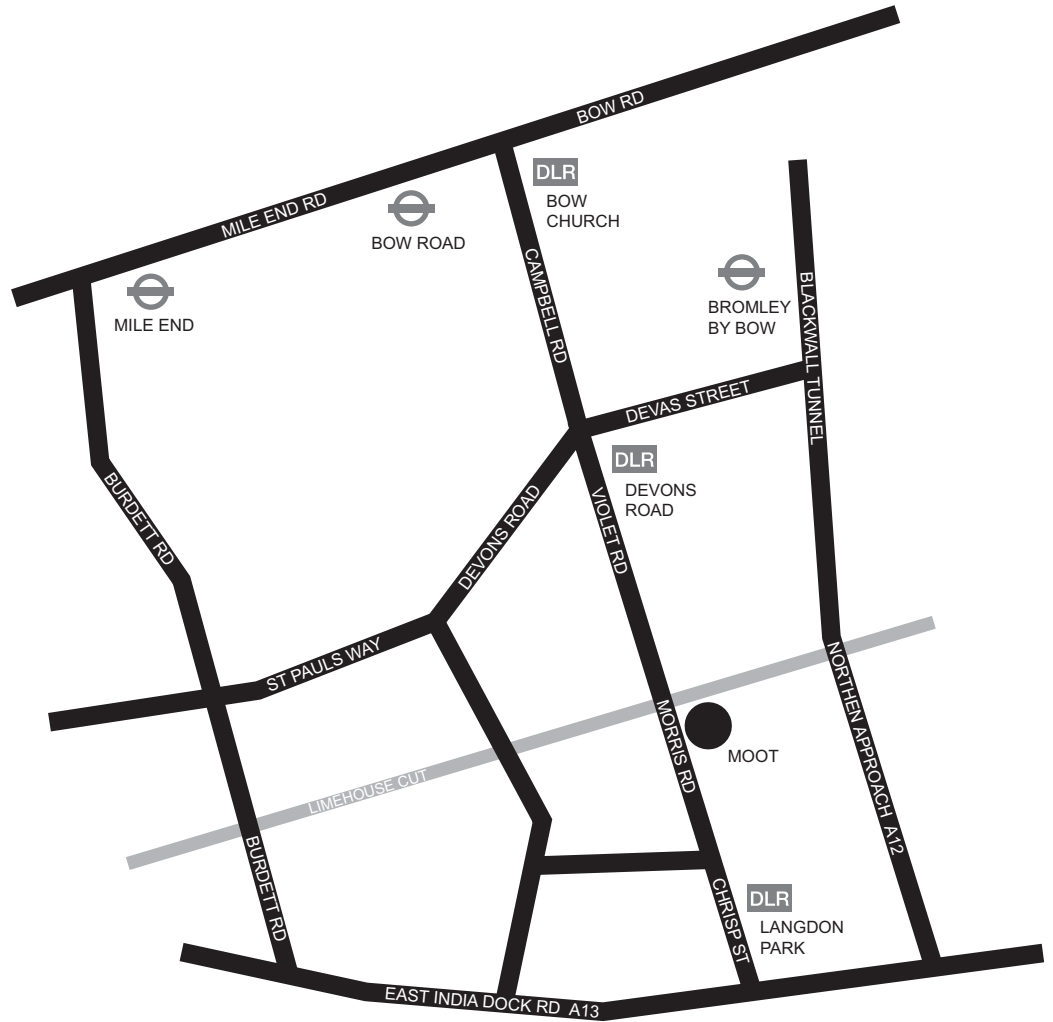

## Directions

### By Tube

Langdon Park DLR is the nearest station a few stops from Canary Wharf

---